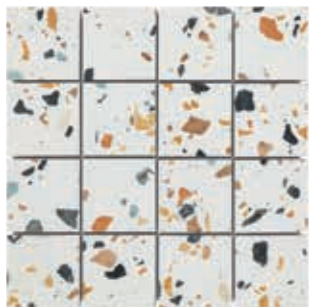

FLAKES

XS | XXL

Kombinierte
Artikel:

KEG-23070 | Flakes XS
30,0 x 30,0 x 1,0 cm
funky
PEI 4 | R10/C | PG 47