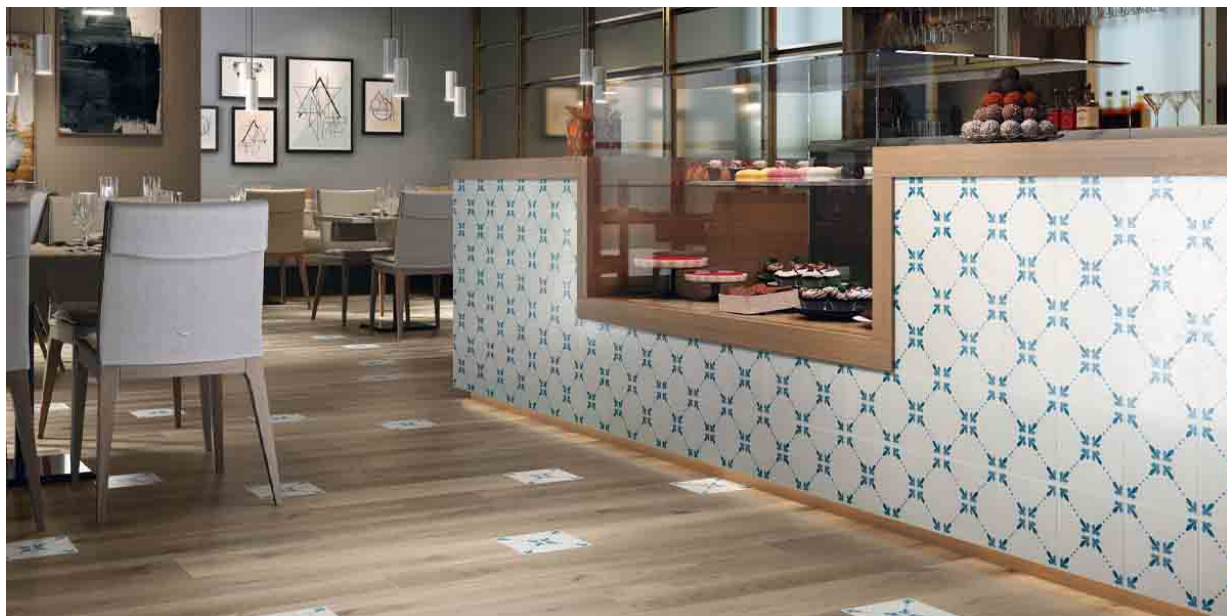

KE-18005

Product code: KE-18005
Collection: Delft
Material: Ceramics
Color: Akzent Palais Single
Pattern 5
Size: 18,5 x 18,5 x 0,8 cm
Antislip R: R 9
Abrasion: 4
Price group: 96
Packing unit: 64.8 m²
Packing weight: 1.211 kg