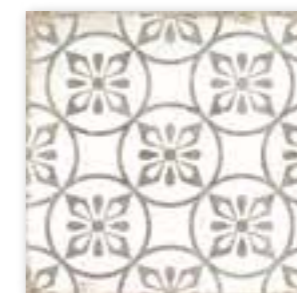

Capel Taupe